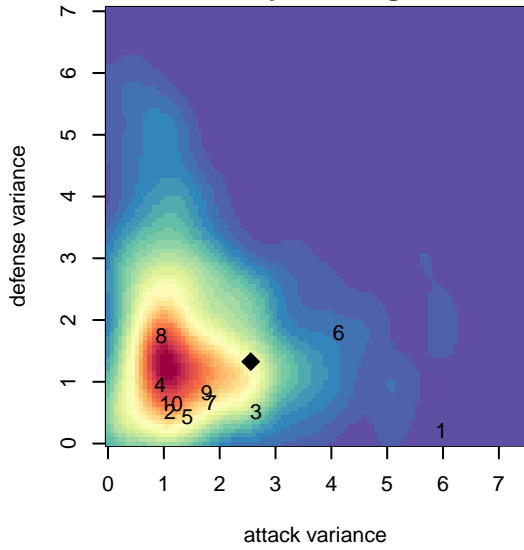

Storm King G05

Storm King SC
Port Angeles, WA
G05 total strength=711
attack=0.63 defense=0.86
fall league = NPSL Div 2 (05) U13

alt names used:
Storm King G05

Venues played:
2017 NPSL Division 2 (05) U13

**attack and defense variance (black dot)
relative to other teams
and top 10 in region**

**attack and defense rating
relative to others at age
and all opponents in last 13 months**

Performance relative to 13 month average