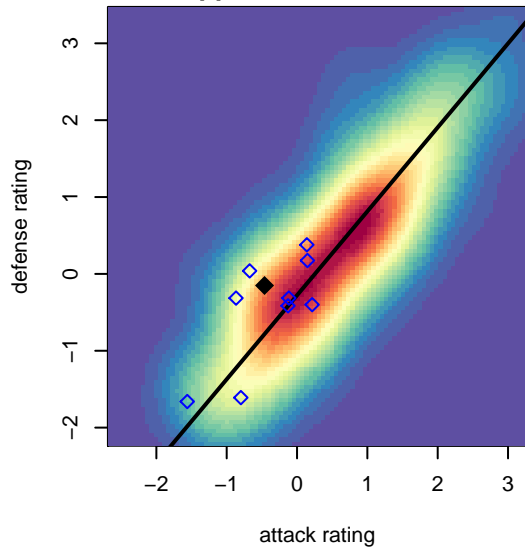

Storm King G05

Storm King SC
Port Angeles, WA
G05 total strength=711
attack=0.63 defense=0.86
fall league = NPSL Div 2 (05) U13

alt names used:
Storm King G05

Venues played:
2017 NPSL Division 2 (05) U13

**attack and defense variance (black dot)
relative to other teams
and top 10 in region**

**attack and defense rating
relative to others at age
and all opponents in last 13 months**

Performance relative to 13 month average