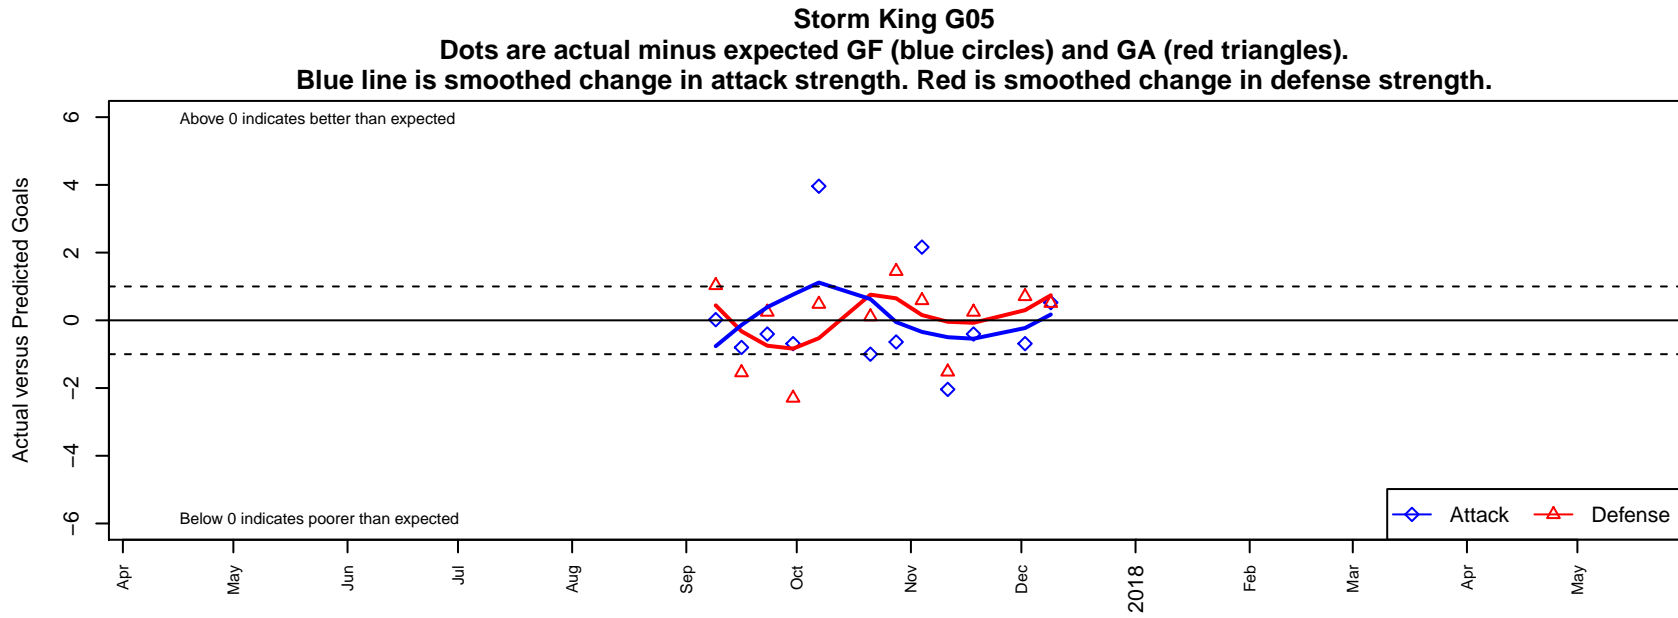

Storm King G05

Storm King SC
Port Angeles, WA
G05 total strength=711
attack=0.63 defense=0.86
fall league = NPSL Div 2 (05) U13

alt names used:
Storm King G05

Venues played:
2017 NPSL Division 2 (05) U13

**attack and defense variance (black dot)
relative to other teams
and top 10 in region**

**attack and defense rating
relative to others at age
and all opponents in last 13 months**

Performance relative to 13 month average