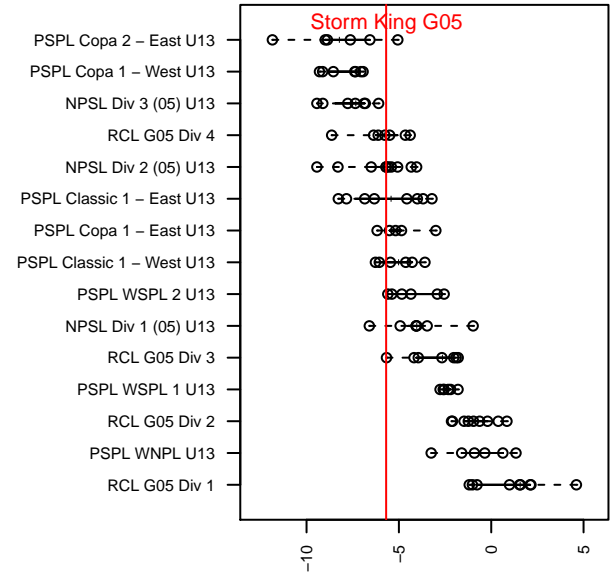

Storm King G05

Storm King SC
Port Angeles, WA
G05 total strength=711
attack=0.63 defense=0.86
fall league = NPSL Div 2 (05) U13

alt names used:
Storm King G05

Venues played:
2017 NPSL Division 2 (05) U13

**attack and defense variance (black dot)
relative to other teams
and top 10 in region**

**attack and defense rating
relative to others at age
and all opponents in last 13 months**

Performance relative to 13 month average